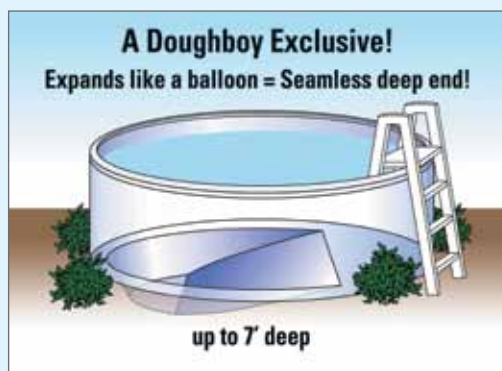

Available in 52" and 54" sidewalls.

The Desert Spring Pool

Beautiful and Elegant

- **Beautifully Crafted Resin Top Rails.**
The 8" curved, extruded top-rail system with injection-molded top connectors gives a smooth finish to this captivatingly-beautiful pool.
- **Elegantly Designed Vertical Supports.**
Large and beautiful 7" extruded resin vertical supports eliminate top rail rocking and assure maximum strength.
- **Available in 52" and 54" sidewalls.**
- **Limited Lifetime Warranty on All Components.**

Liner Exclusives

The only above-ground pool manufacturer that produces virgin-vinyl liner material made to original Doughboy specifications. Liners are available in a variety of patterns.

- **Exclusive "True" Expandable Liners** increase pool depth up to 7 feet with an optional Special-Purpose Deep Swimming Area for underwater swimming only.
- **Exclusive Therma-Seal™ Technology.**
This proprietary fusion method provides superior sealing for maximum durability and quality. Unmatched in the industry. We are so confident with this process that we cover the seams of our liners 100% for a lifetime.