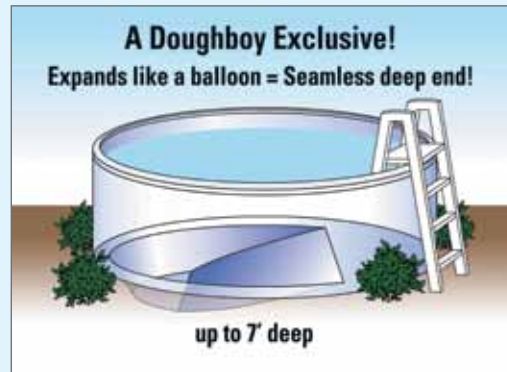

A Size For Any Backyard

An excellent assortment of pool sizes to perfectly match your backyard.

Round	Oval
12' • 16'	20' x 12' • 24' x 12' • 28' x 12'
18' • 21'	32' x 12' • 24' x 16' • 28' x 16'
24' • 28'	32' x 16' • 34' x 18' • 38' x 18'
32'	41' x 21'

By special order: 40' x 16' and 44' x 12'

Important: Misuse of your pool may result in crippling injury and/or other dangers to life and health. Do not dive or jump. Do not use slides, diving boards, or any other platform or object which can be used for improper pool entry. Use only an above-ground swimming pool ladder to enter or exit your pool. It is your responsibility to secure your pool against unauthorized, unsupervised or unintentional entry.

Change of Design: Doughboy Recreational expressly reserves the right to change or modify the design and construction of any product in due course of our manufacturing without incurring any obligation or liability to furnish or install such changes or modifications on products previously or subsequently sold.

Doughboy Recreational is in no way affiliated with any professional pool installer. If you have the pool installed by others, please supervise to be sure they comply with proper installation techniques as shown.

Visit our website at www.doughboy-pools.com

Doughboy Recreational • 315 N Sebastian • West Helena, AR 72390 • 866-DOUGHBOY